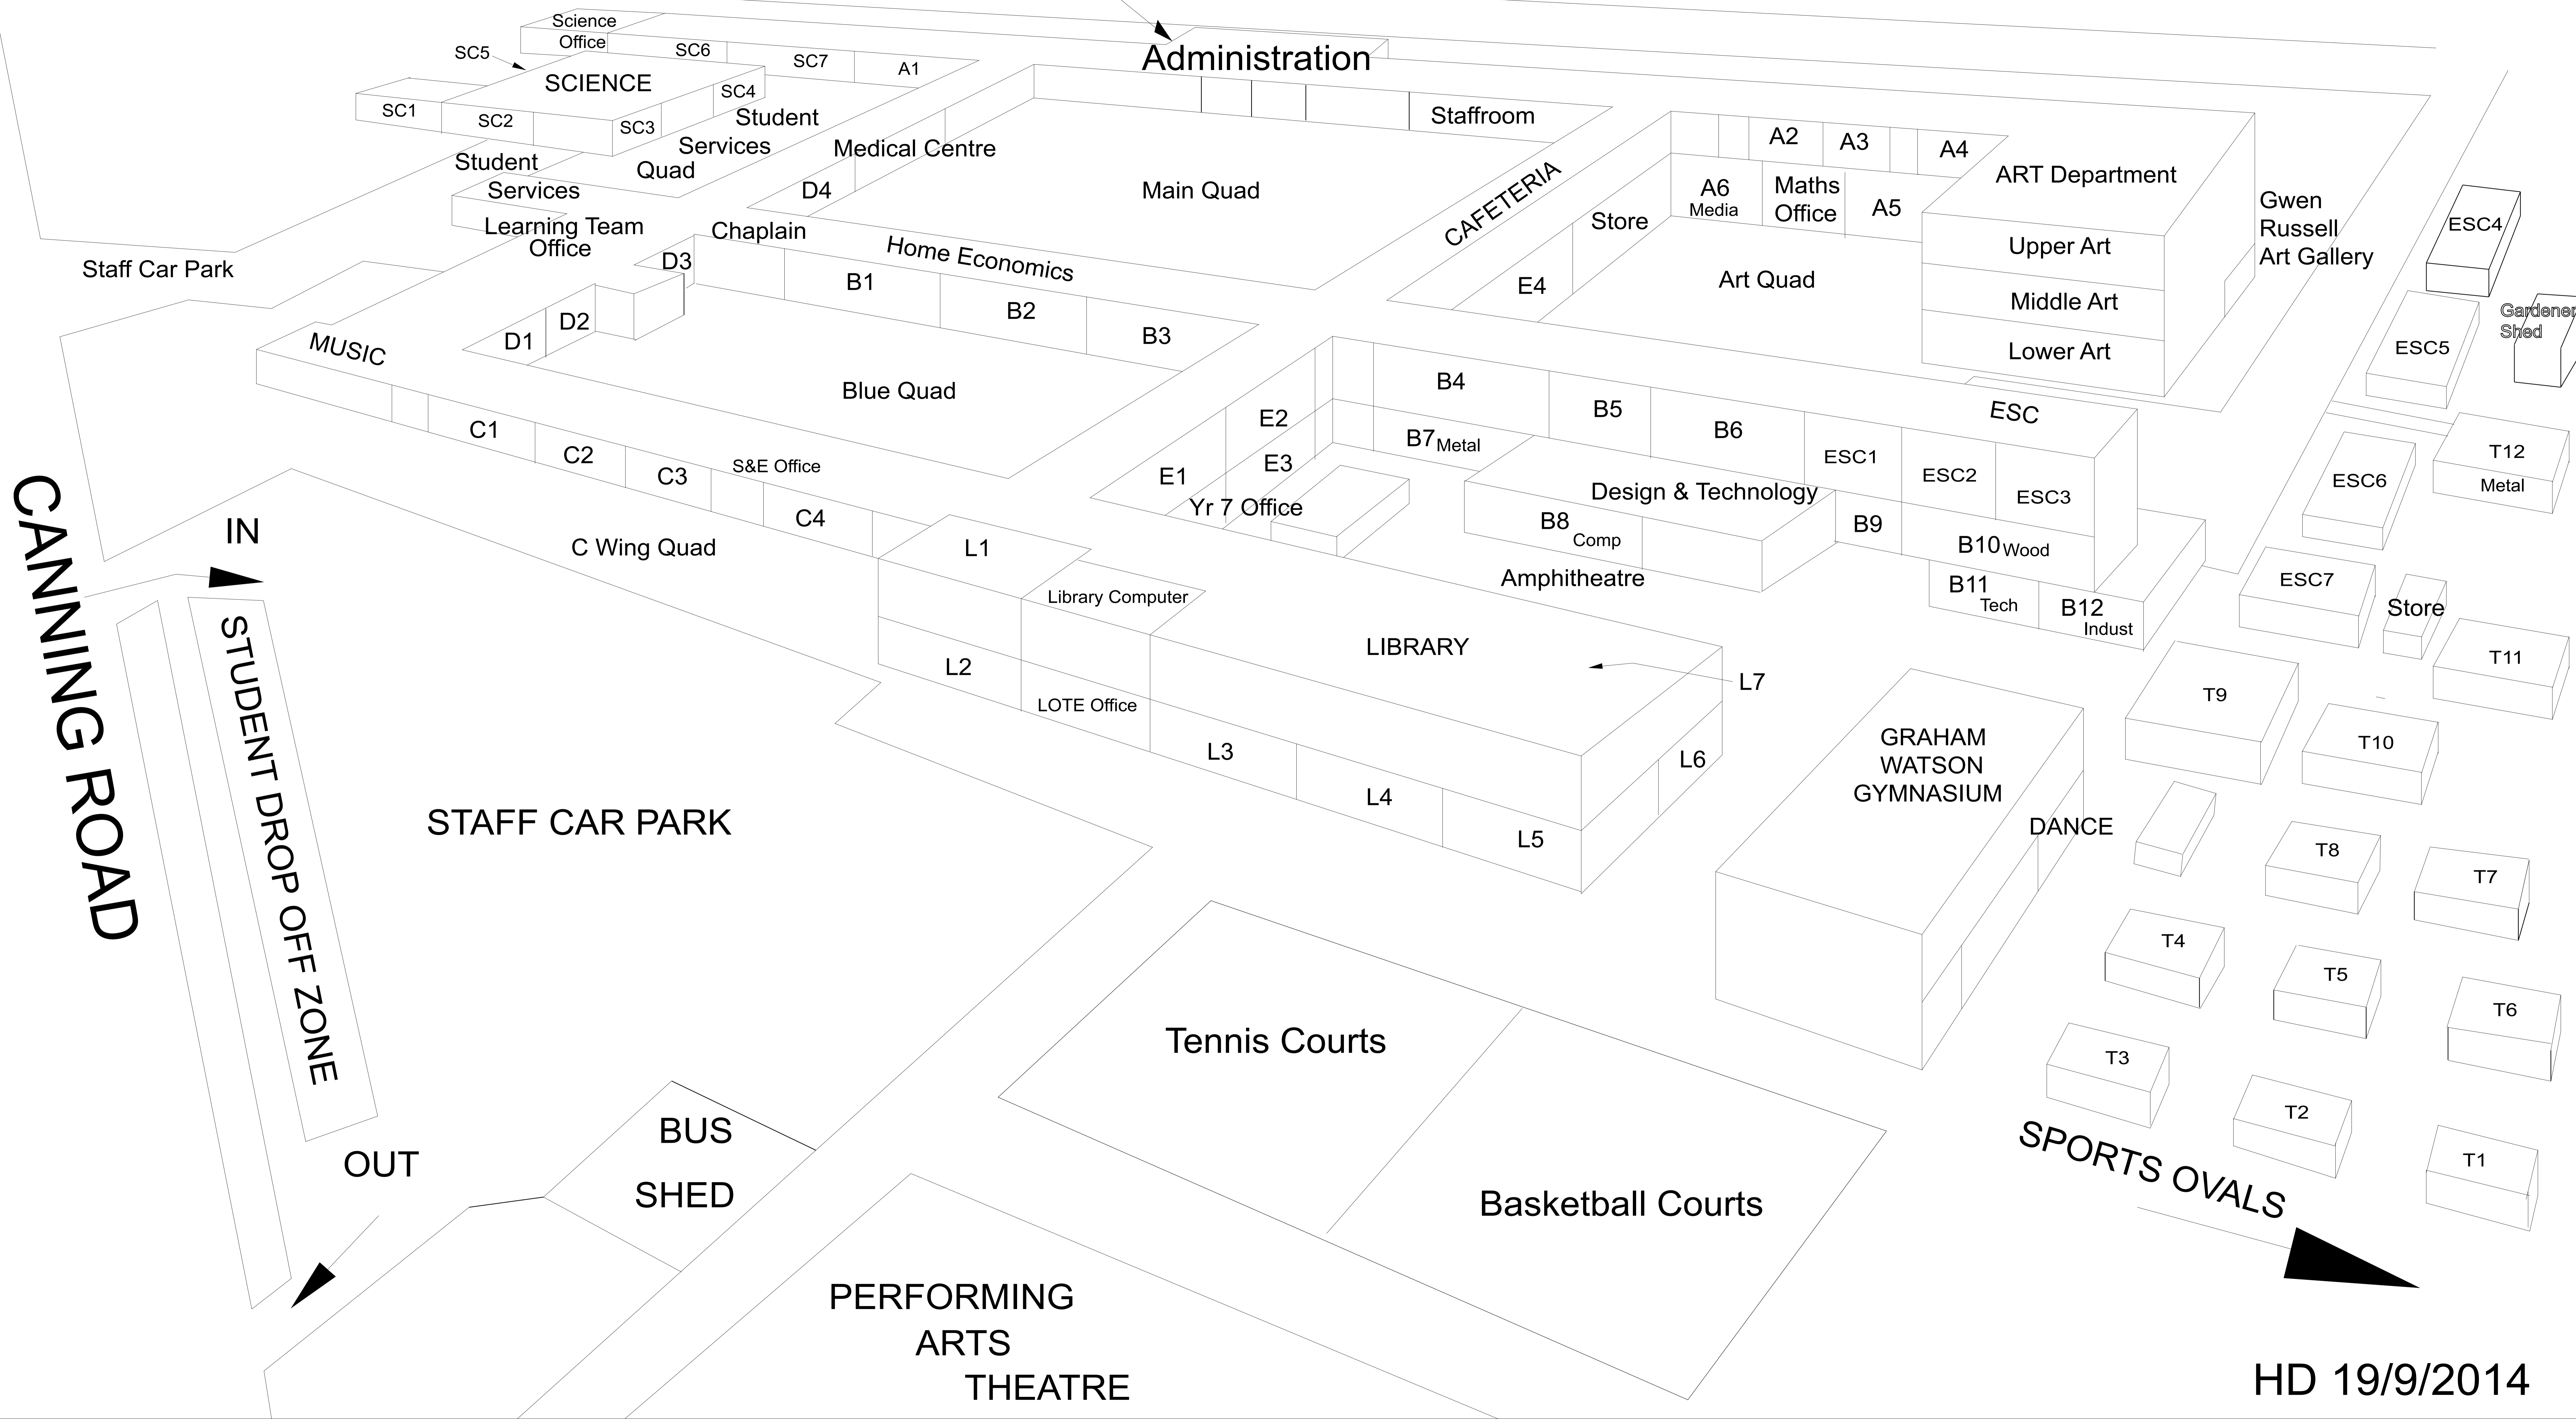

# KALAMUNDA SENIOR HIGH SCHOOL - CAMPUS MAP

COTHERSTONE ROAD

Main entrance

Administration

HD 19/9/2014